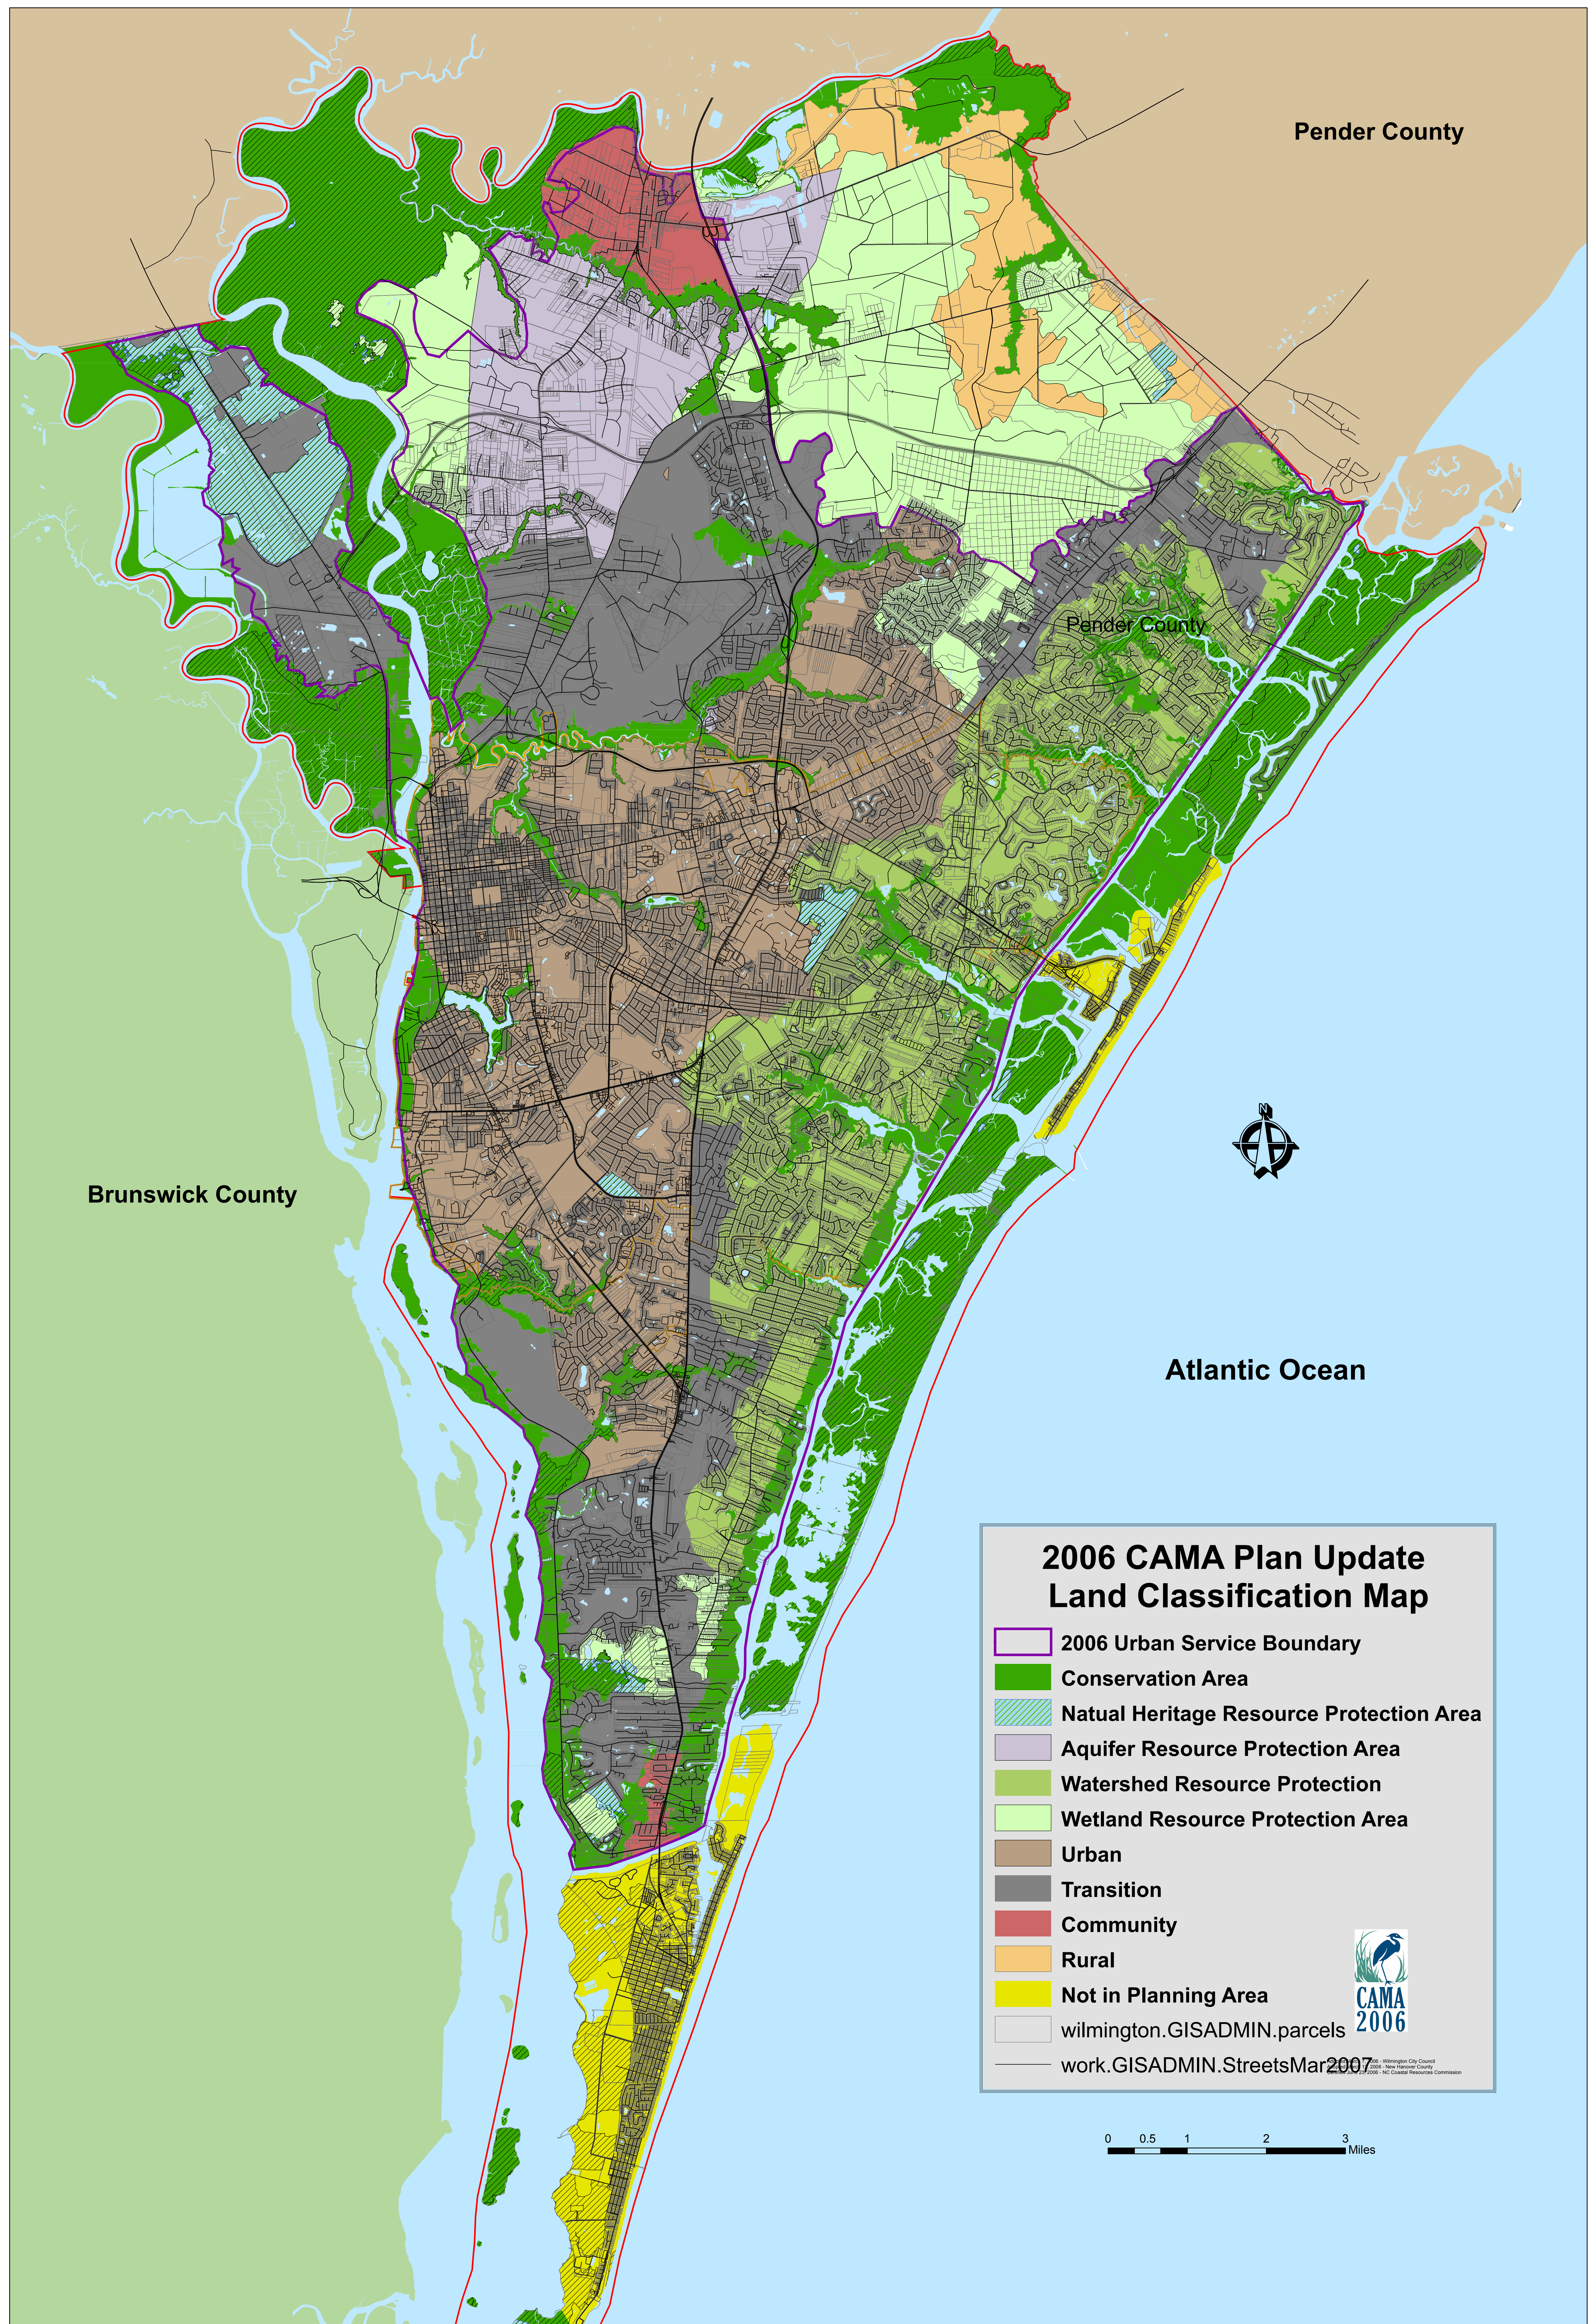

**2006 Wilmington - New Hanover County CAMA Plan  
Land Classification Map Update**

**2006 CAMA Plan Update  
Land Classification Map**

-  2006 Urban Service Boundary
-  Conservation Area
-  Natural Heritage Resource Protection Area
-  Aquifer Resource Protection Area
-  Watershed Resource Protection
-  Wetland Resource Protection Area
-  Urban
-  Transition
-  Community
-  Rural
-  Not in Planning Area
-  wilmington.GISADMIN.parcels
-  work.GISADMIN.StreetsMar2007